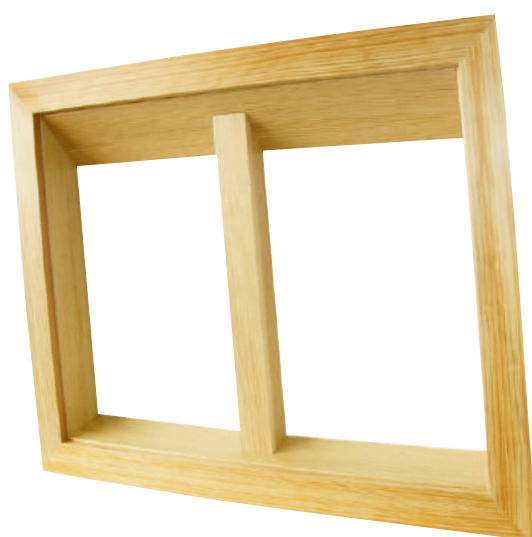

Real wood pine veneered

Pine knotless nature

Only high-quality and selected knotless pine veneers are used, which are characterised by their plain grain and even surface. These fit perfectly with pine roof windows.

The surfaces are finished with furniture-quality clear lacquer.

Cover frames available in 65, 80 and 100 mm width at no extra charge