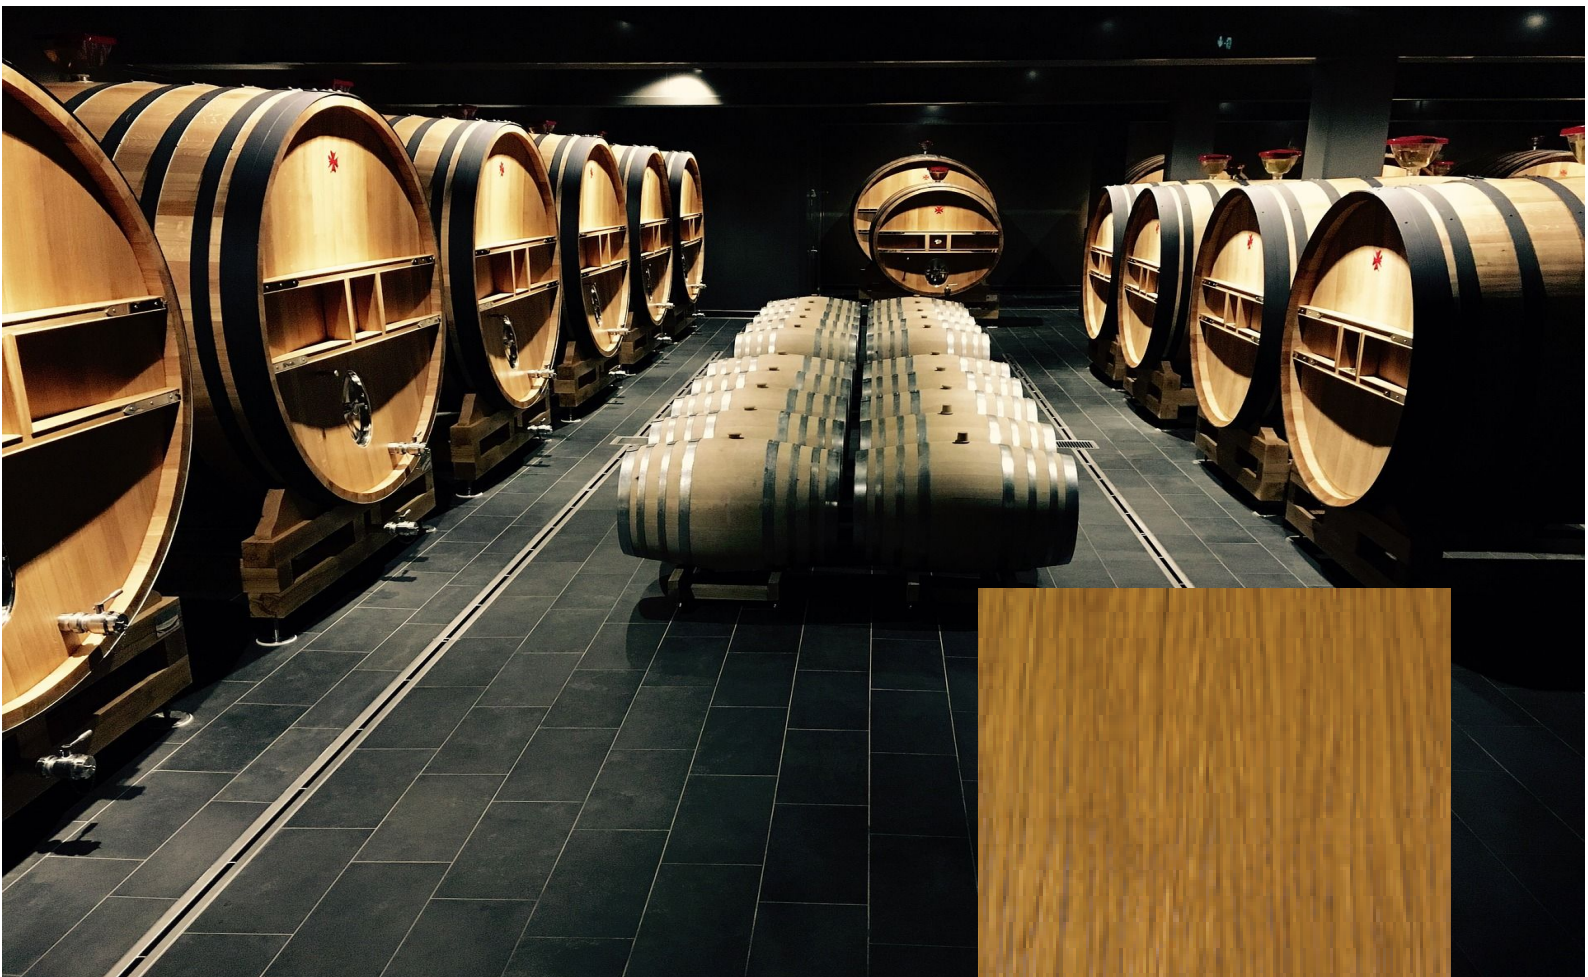

Real Golden Oak Wood

Lacquered suitable for damp locations. 100% made in Germany

Brochure
Product description

Die Premium Marke
in Europa 

*Die Premium Marke
in Europa* 

Real wood surfaces

Selected high-quality real wood veneer chipboard, veneered on both sides. Grade A. Available in Pine wood/Beech wood/Maple wood/Oak /Golden Oak/ Ash wood white lacquered. Other types of wood are available on request. The lacquering is done with high-quality furniture lacquers.