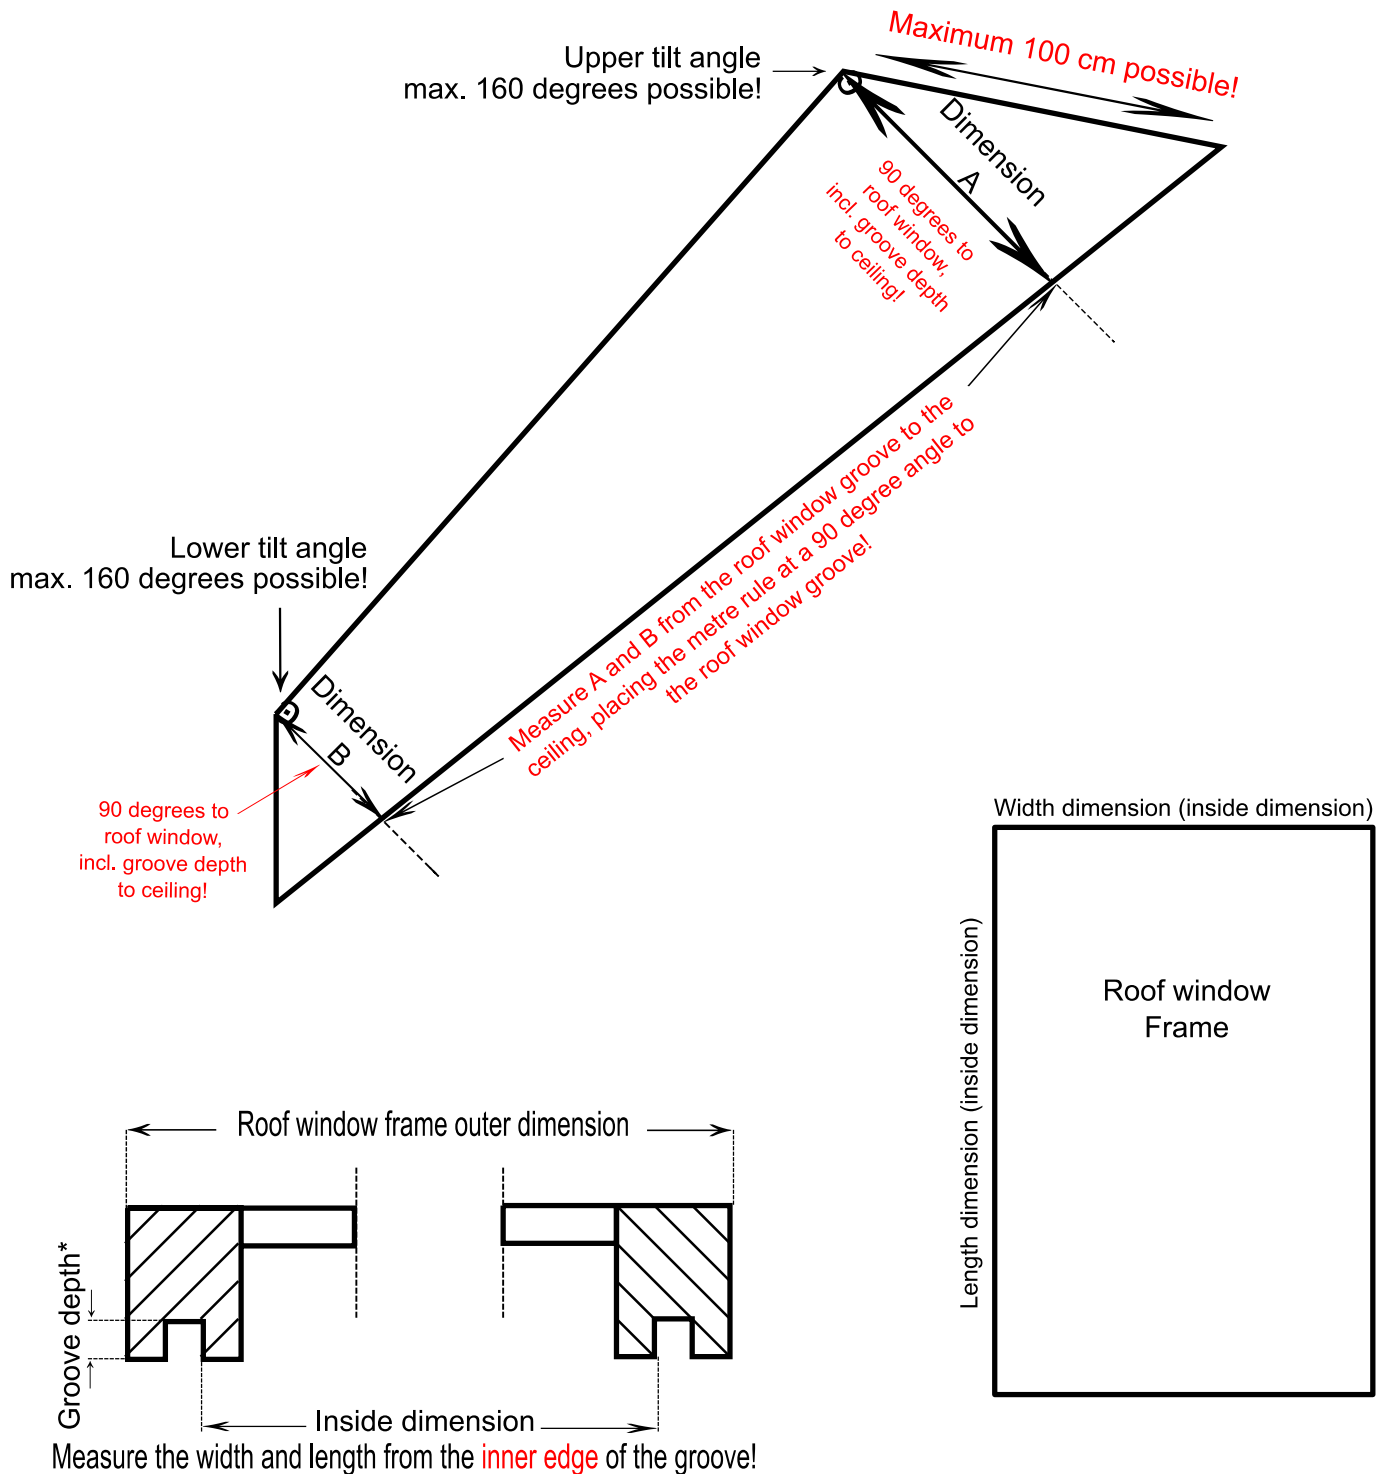

Cover frames:

65 mm standard width	
80 mm standard width	
100 mm standard width	
Special width mm* :	

*(Attention! Surcharge for special width!)

Thermally insulated version, please tick:

Rebate 80 mm deep, only possible from lining depth 20 cm!

Velux BDX set is present	
Roto MDA set is present	

(Without BDX/MDA, the rebate is 30 mm deep!)

Measurements and order quantity:

Width dimension (inside dimension)		cm	Upper tilt angle		Degree
Length dimension (inside dimension)		cm	Lower tilt angle		Degree
Dimension A, 90 degrees to roof window, incl. groove depth to ceiling		cm	Order quantity		Piece
Dimension B, 90 degrees to roof window, incl. groove depth to ceiling		cm	Comments:		

Date:

Client/Orderer:

Note: We do not accept any responsibility for measurement errors!

Drawing / Inner lining with wedge, Type K

©2021 Schlegel Innenausbau GmbH / All rights reserved

*Groove depth: To compensate for unevenness on the ceiling, subtract approx. 4 mm in the groove from the total lining depth!

Attention, our inner linings have a material thickness of 19 mm, produce insulation with sufficient clearance for the inner lining!