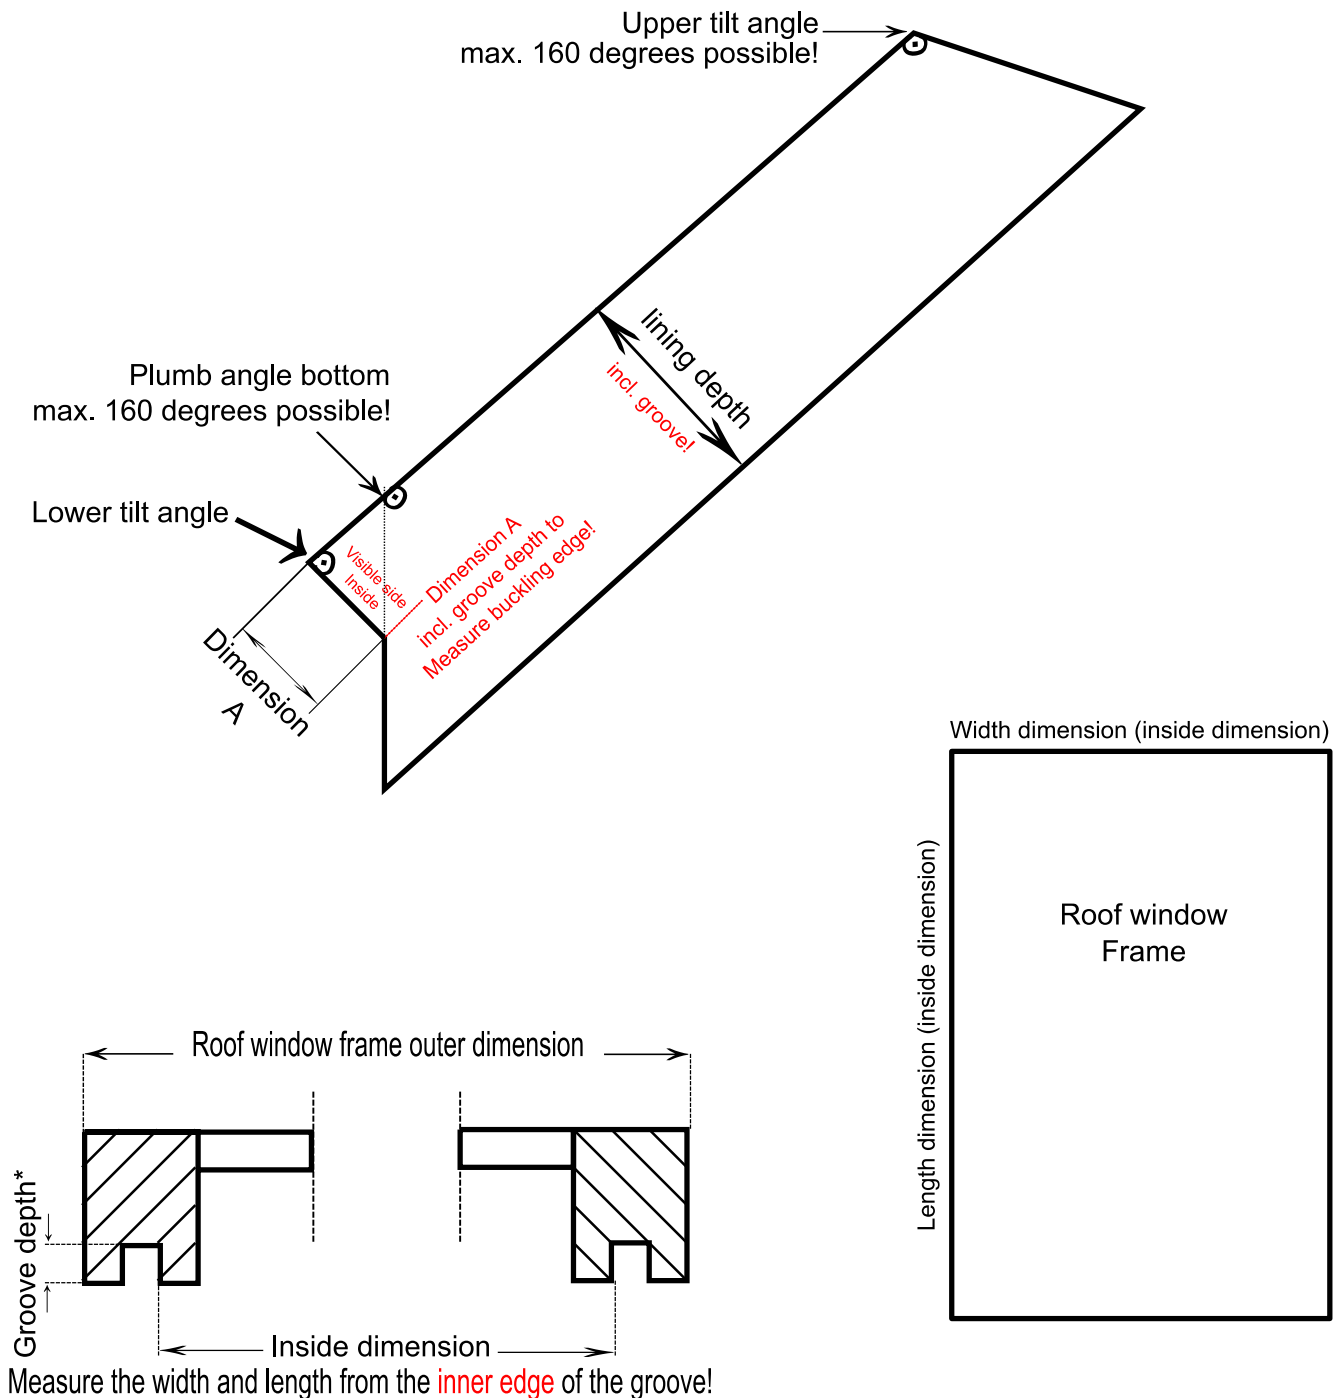

Cover frames:

65 mm standard width	
80 mm standard width	
100 mm standard width	
Special width mm* :	

*(Attention! Surcharge for special width!)

Thermally insulated version, please tick:

Rebate 80 mm deep, only possible from lining depth 20 cm!

Velux BDX set is present	
Roto MDA set is present	

(Without BDX/MDA, the rebate is 30 mm deep!)

Measurements and order quantity:

Width dimension (inside dimension)		cm	Upper tilt angle		Degree
Length dimension (inside dimension)		cm	Lower tilt angle		Degree
Dimension A, incl. groove depth to buckling edge, visible side inside		cm	Plumb angle bottom		Degree
Lining depth, incl. groove!		cm	Order quantity		Piece

Date:

Client/Orderer:

Note: We do not accept any responsibility for measurement errors!

Drawing / Inner lining with kink at the bottom, Type A-6

© 2021 Schlegel Innenausbau GmbH / All rights reserved

*Groove depth: To compensate for unevenness on the ceiling, subtract approx. 4 mm in the groove from the total lining depth!

Attention, our inner linings have a material thickness of 19 mm, produce insulation with sufficient clearance for the inner lining!